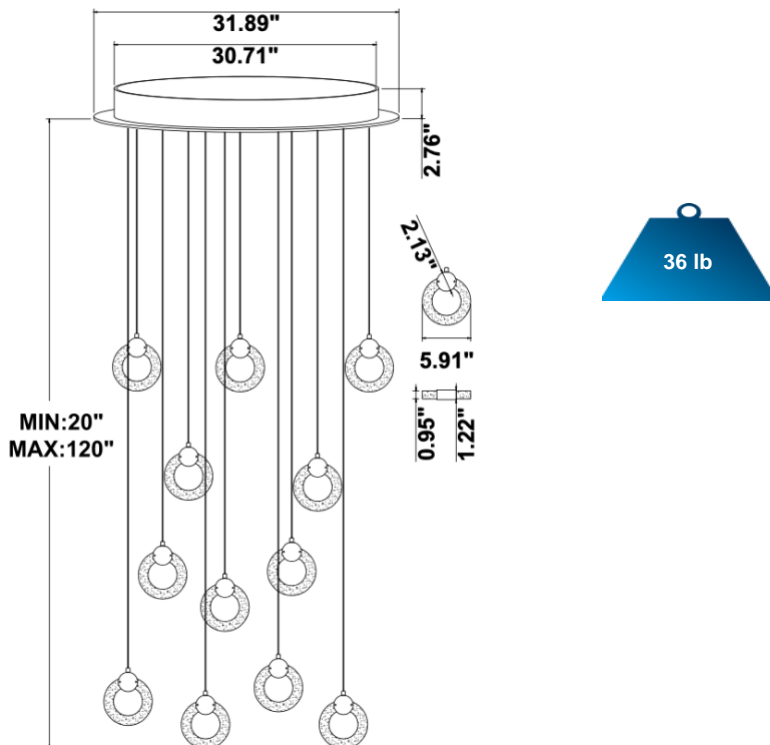

FEATURES

- 5-years limited warranty.
- 360 degree illumination.
- Ships Assembled
- Fixture delivered lumens per watt ratio 45 LPW..
- Customize color temperatures and adjust lumen output, Tunable White available.
- Driver concealed within the canopy or in the remote box.

SPECIFICATIONS

- 90+ CRI.
- UL listed, suitable for Dry Location
- Input: 100-277V, 50/60Hz
- Built in color temperature selectable. Select from 3000K/3500K/4000K.
- 1-10V dimming standard, ELV, TRIAC dimming available.
- Suspended on 10’ adjustable height cables, custom cable lengths available
- Polished gold metal with 6” solid Crystal, each light 1.43 pounds, thick 1.0”.

PARTS PACKED WITH STANDARD FIXTURE

- Plastic Anchors, Screws, Wire Connectors
- CCT Selector Switch

SB-M12A

MODEL INFORMATION:

Example: SB-M12A70WSB

Products Series	Wattage	Options	RGB/CCT Select Only	Canopy Finishes	Aircraft Cable
*SB-M12A	*70W=70W	*S=1-10V dimming, CRI 90 3000K/3500K/4000K Color Selectable (Standard), 4000K factory color default set.	T=3000K-4000K Tunable White	*B=Black Jack	*Blank=10' foot 120" (Standard)
		L=ELV / Triac dimming with 3000K/3500K/4000K Color Selectable	R=RGB	S=Platinum Silver	5'=5 foot 60"
		D=DMX		W=Gloss White	15'=15 foot 180"
		Z=ZigBee			20'=20 foot 240"
		DMX for RGB and Tunable White, control by Wall Switch or DMX control system.	Do not select this column if selected "S"	Full Color Name or RAL number for Custom Colors, select from Color Collections	25'=25 foot 300"
		ZigBee for RGB and CCT tunable / dimmable using remote, DMX , App and Google Alexa.			

DIMENSION & WEIGHT:

SB-M12A70W

PHOTOMETRIC: Test report for 1 light only